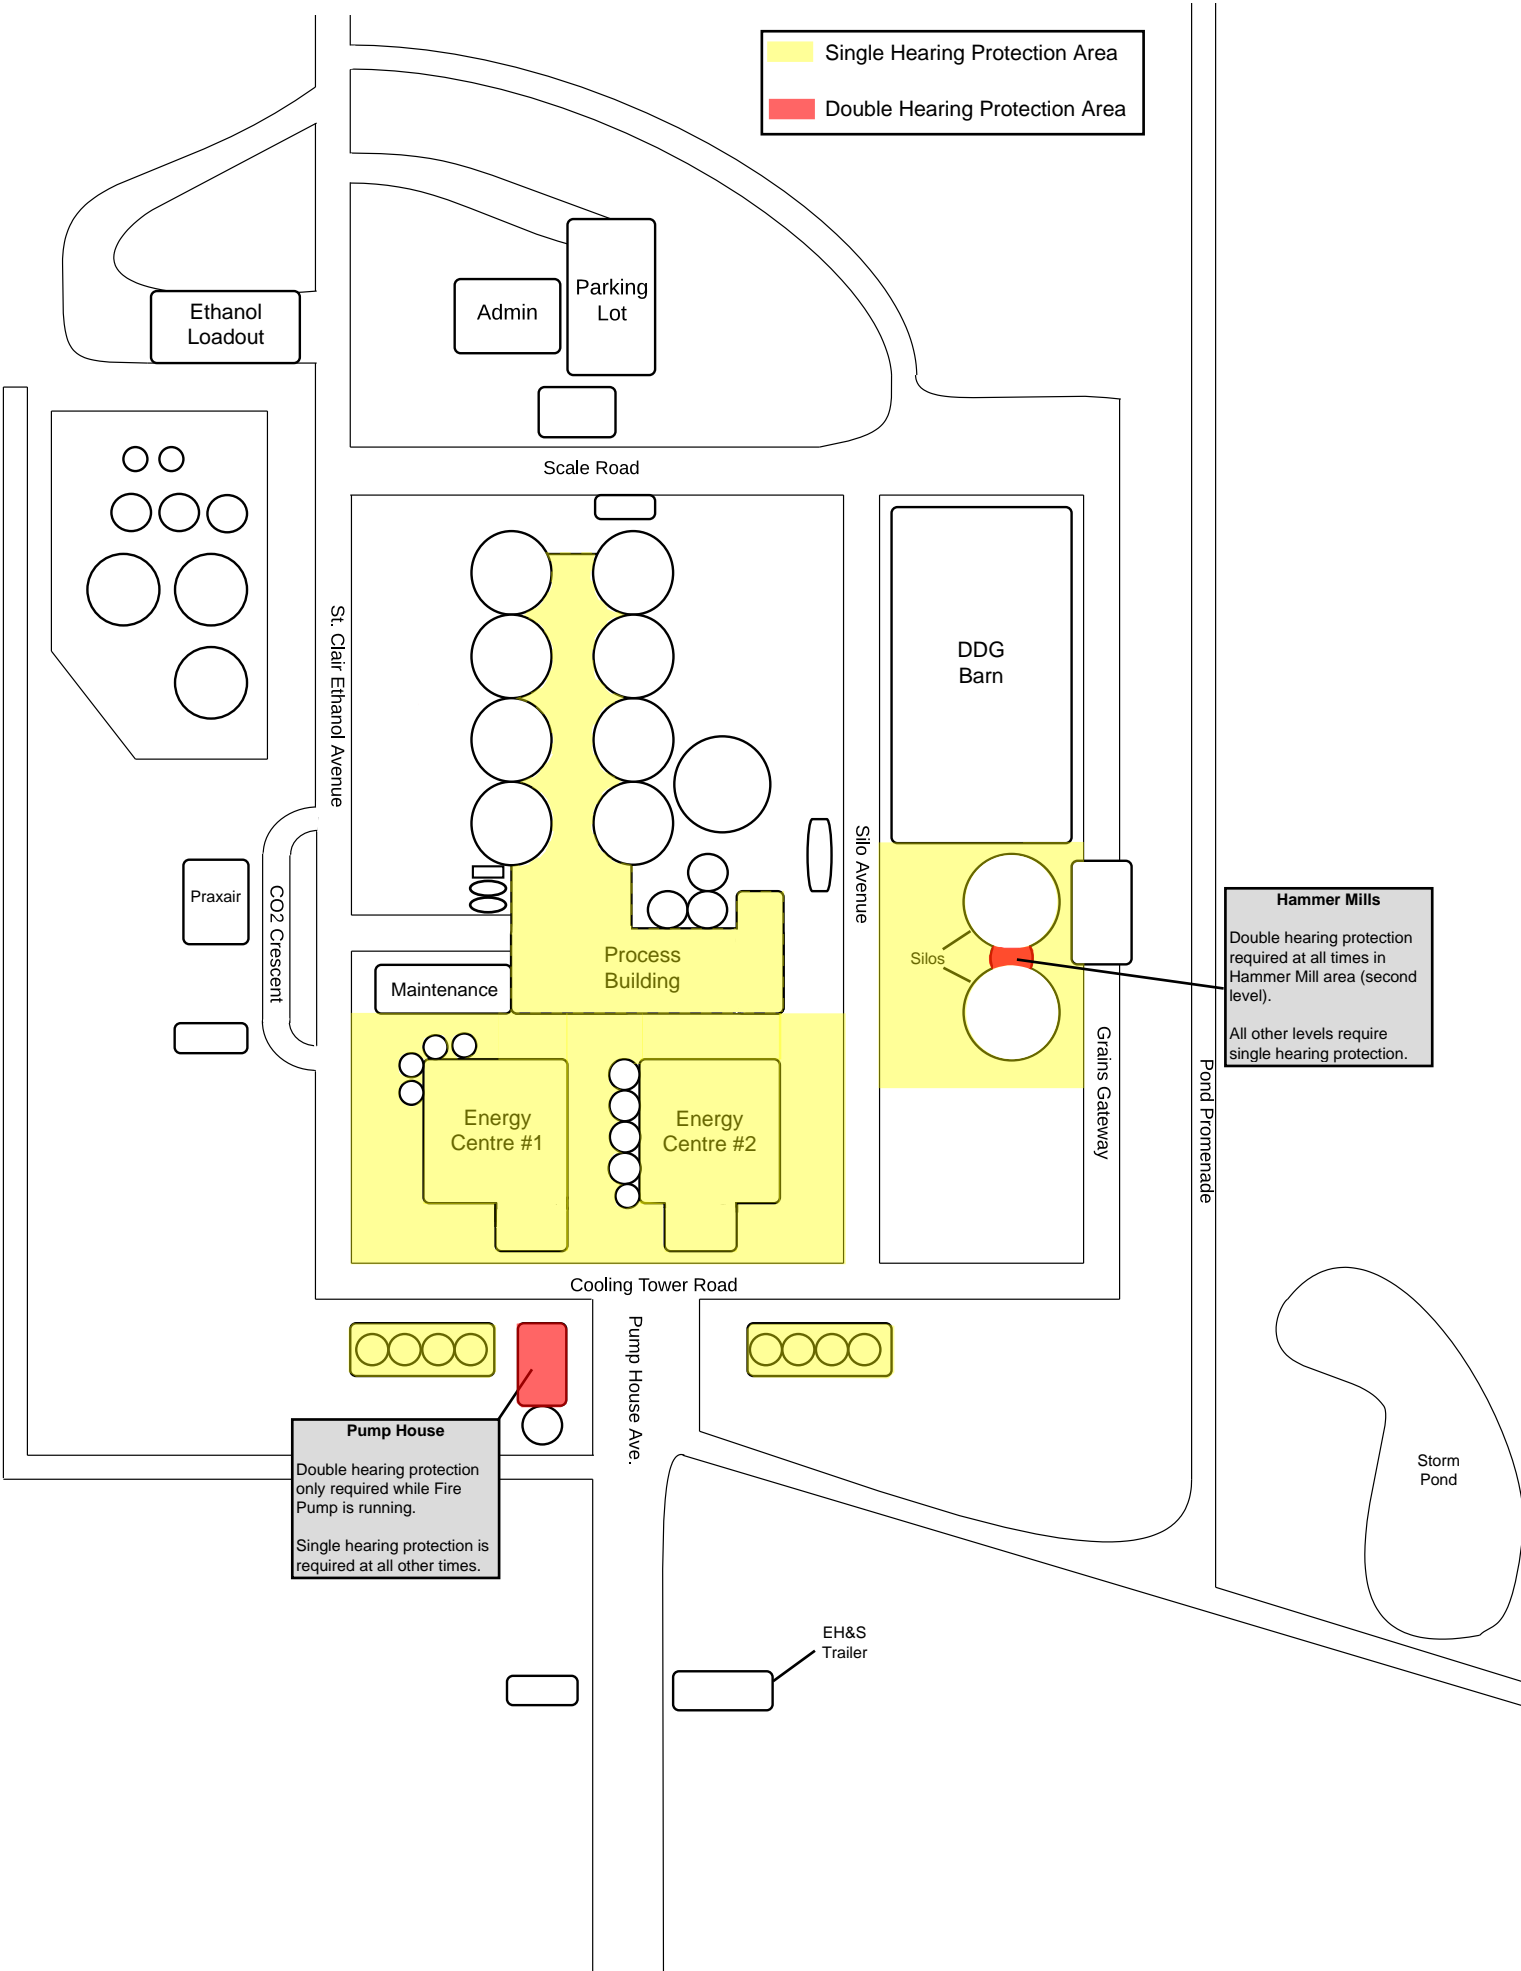

ST. CLAIR ETHANOL PLANT

Hearing Protection Areas

Single Hearing Protection Area

Double Hearing Protection Area

Hammer Mills

Double hearing protection required at all times in Hammer Mill area (second level).

All other levels require single hearing protection.

Pump House

Double hearing protection only required while Fire Pump is running.

Single hearing protection is required at all other times.