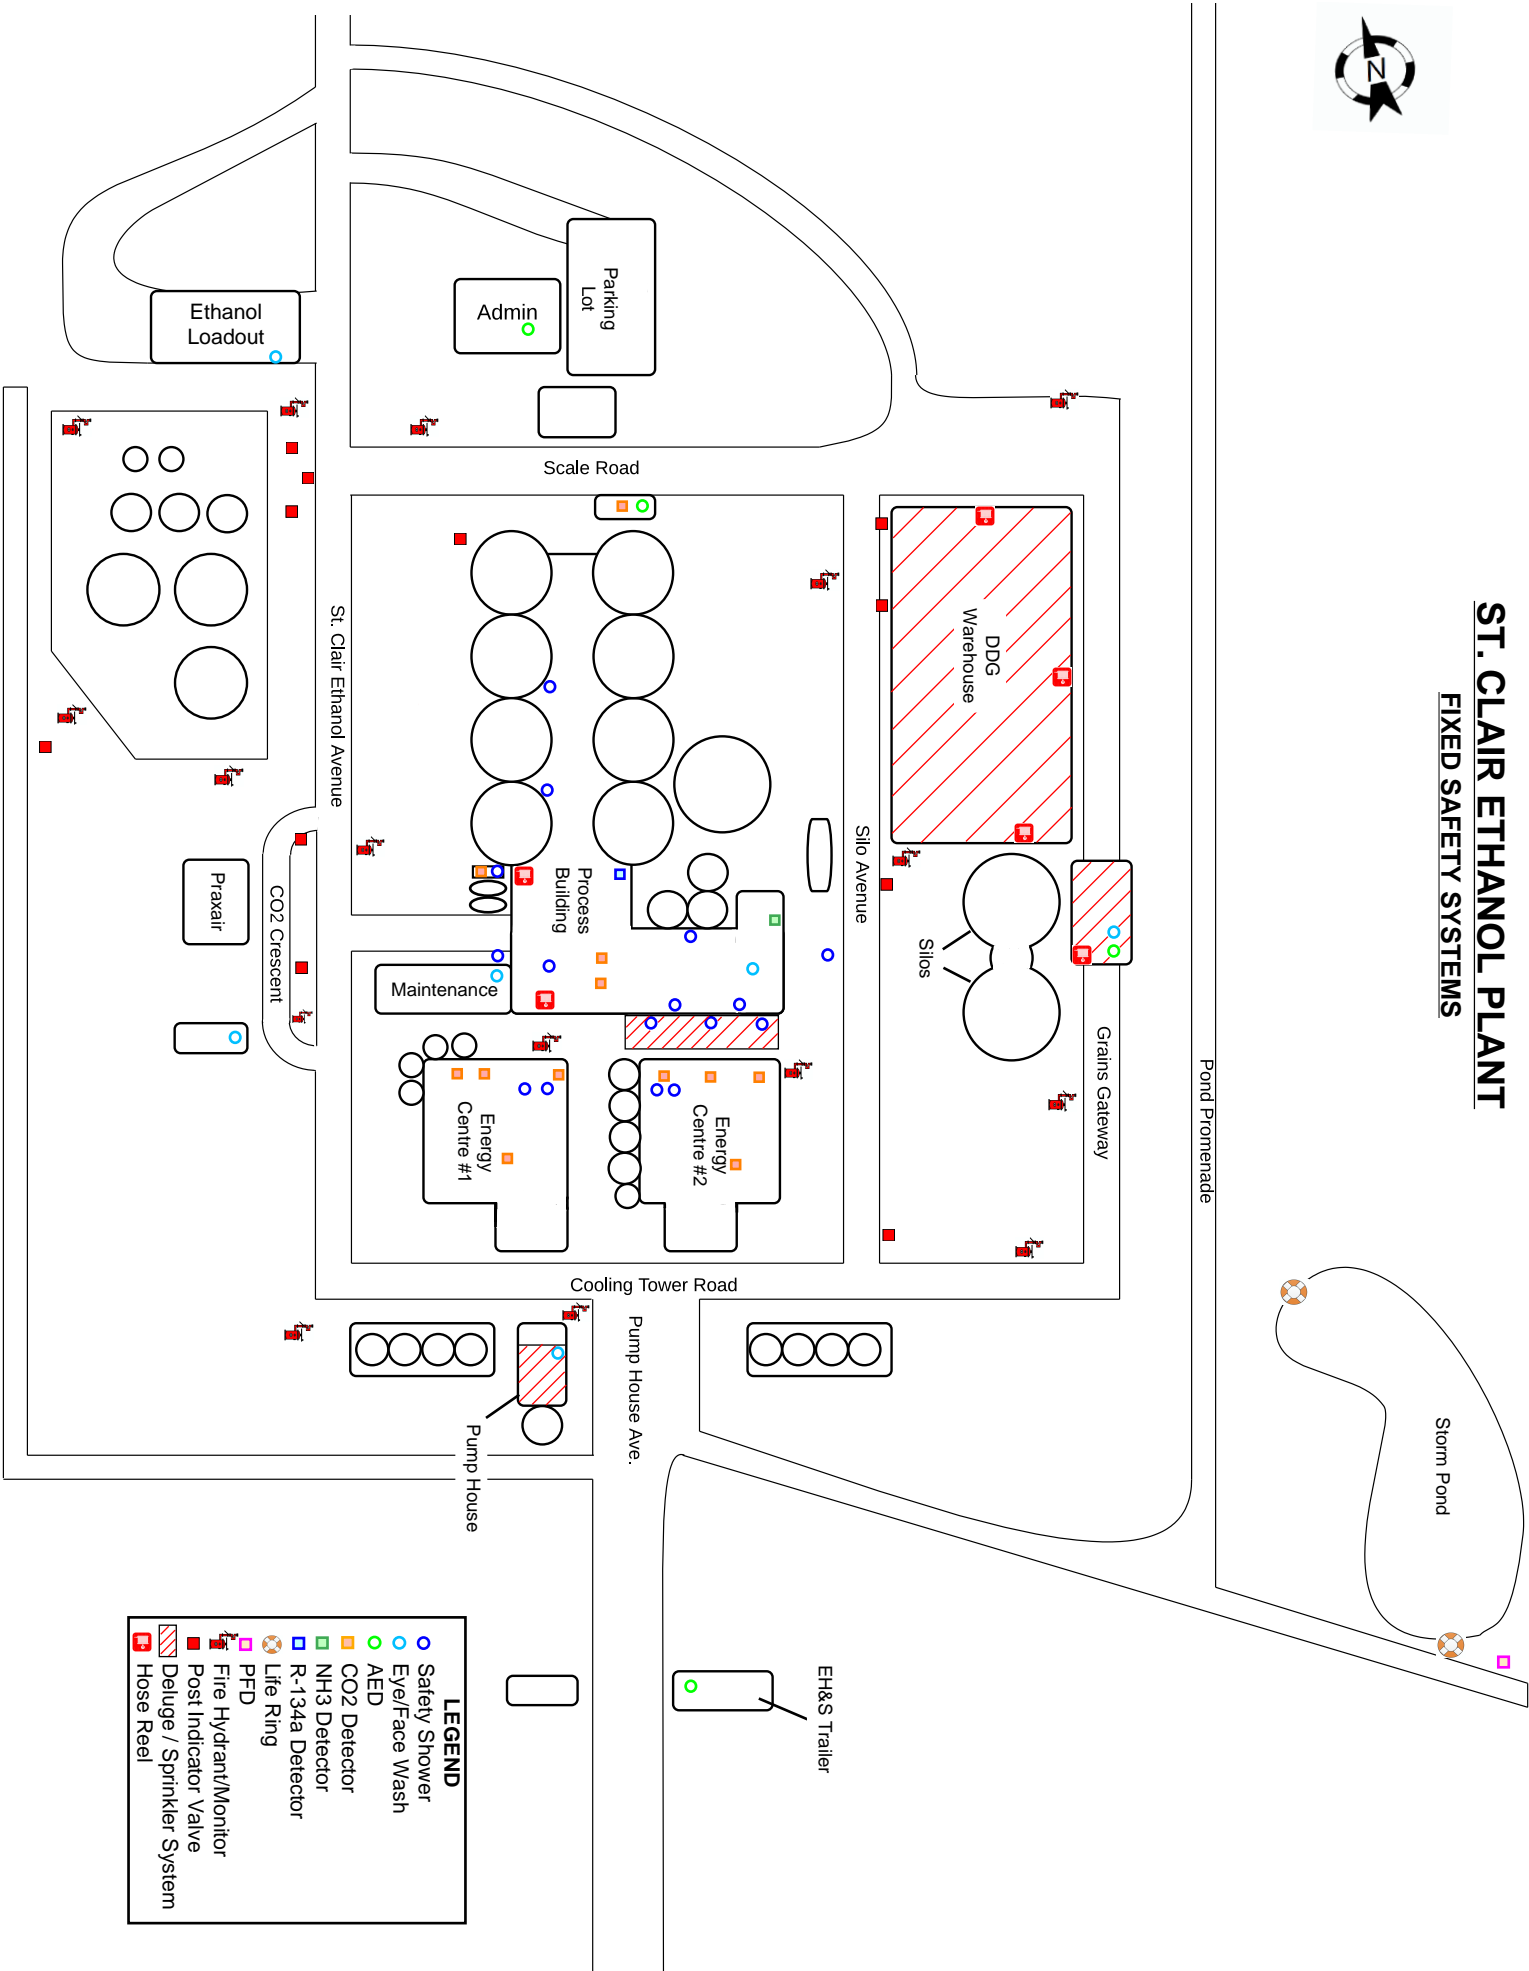

ST. CLAIR ETHANOL PLANT

FIXED SAFETY SYSTEMS

LEGEND	
	Safety Shower
	Eye/Face Wash
	AED
	CO2 Detector
	NH3 Detector
	R-134a Detector
	Life Ring
	Fire Hydrant/Monitor
	Post Indicator Valve
	Deluge / Sprinkler System
	Hose Reel